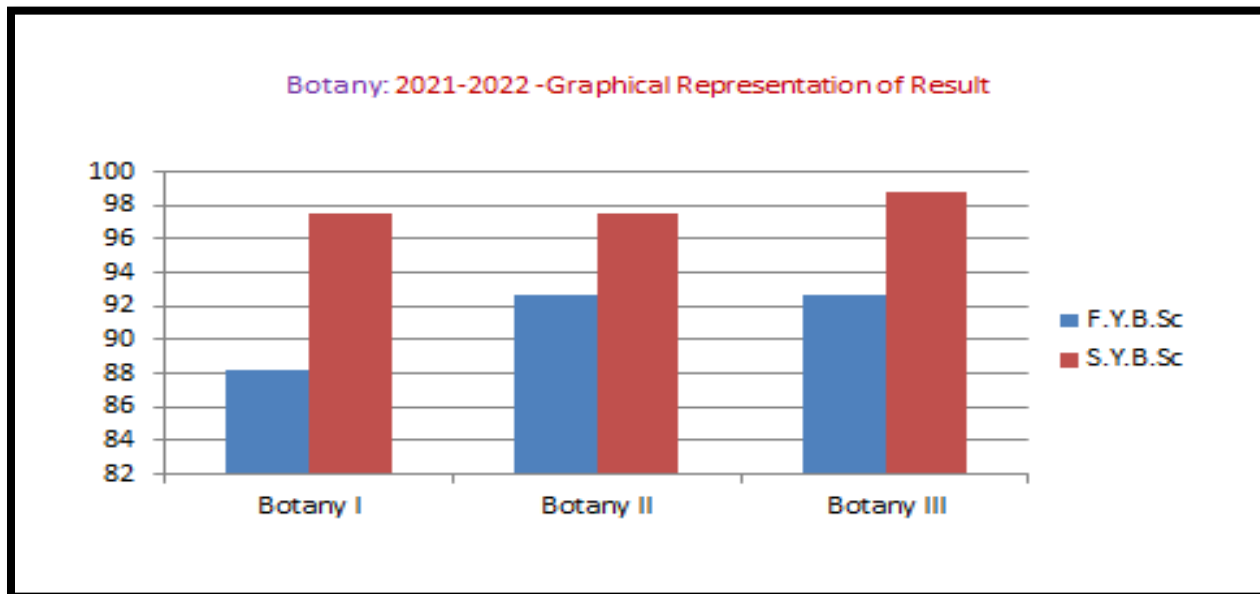

Mahatma Gandhi Vidya Mandir's
Samajshree Prashantdada Hiray Arts, Science and
Commerce College Nampur Baglan Dist. Nashik

DEPARTMENT OF BOTANY

RESULT SHEET: 2021-2022

Sr. No	Class	Title of Paper	No. of Students Admitted	No. of Students Appeared	Absent	Dist.	Ist Class	II nd Class	Pass Class	Fail	Total Pass	%
1	F.Y.B.Sc	BO 121	111	110	03	00	38	30	29	10	97	88.18
2	F.Y.B.Sc	BO 122	111	110	01	03	54	35	10	07	102	92.72
3	F.Y.B.Sc	BO 123	111	110	06	28	11	05	58	02	102	92.72
4	S.Y.B.Sc	BO 241	80	80	00	15	35	23	05	02	78	97.5
5	S.Y.B.Sc	BO 242	80	80	00	02	42	21	13	02	78	97.5
6	S.Y.B.Sc	BO 243	80	80	01	23	03	45	08	00	79	98.75

Name of the Teacher:

1) Dr. M. D. Ahire

2) Dr. D. S. Pagar

2) Prof. Y. D. Sonawane

HEAD
DEPARTMENT OF BOTANY
S.P.H. Arts, Sci. & Com. College
Nampur, Tal. Baglan, (Nashik)

Dr. U. B. Kadam
Principal